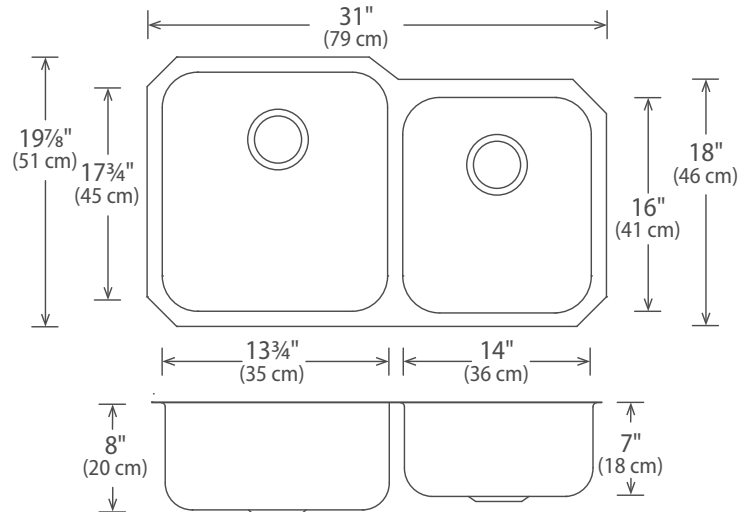

Features

- Brushed Satin Finish
- 18 gauge
- 19 7/8" x 31" x 8" & 7"
- Minimum Cabinet Size: 33" (84 cm)
- Sound Deadening Pads

All Novanni Elite sinks with a 3 1/2" drain opening include an all metal stainless steel strainer. The distinctive Novanni crumb cup with snowflake pattern features a conical design with a superior tight seal. A metal tailpiece is included.

Novanni Elite sinks have less tapered corners on the sink bottom to allow for more usable space.