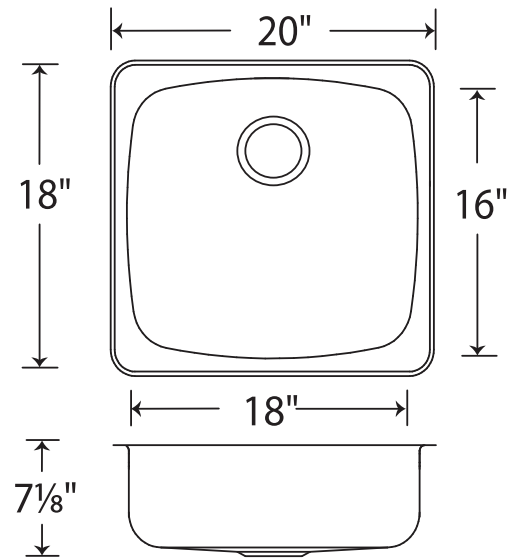

JR606D7

Single Bowl Top Mount Kitchen Sink

Features

- 20" x 18" x 7 1/8"
- Mirror Finish
- 20 gauge stainless steel
- Minimum Cabinet Width: 22" (56cm)
- Template Included

SynkSeal™

Novanni has developed a unique formed in place foam gasket installed in our factory. This anti-microbial, anti-fungal material saves the installer valuable time during installation. This foam gasket guards against potential water damage to the countertop.

Stainless Steel Strainer

Wessan sinks with a 3 1/2" drain opening include an all metal stainless steel strainer. The distinctive Wessan crumb cup features a patented two step feature that allows the cup to be raised to allow water to drain then be easily pushed down to seal the drain completely.