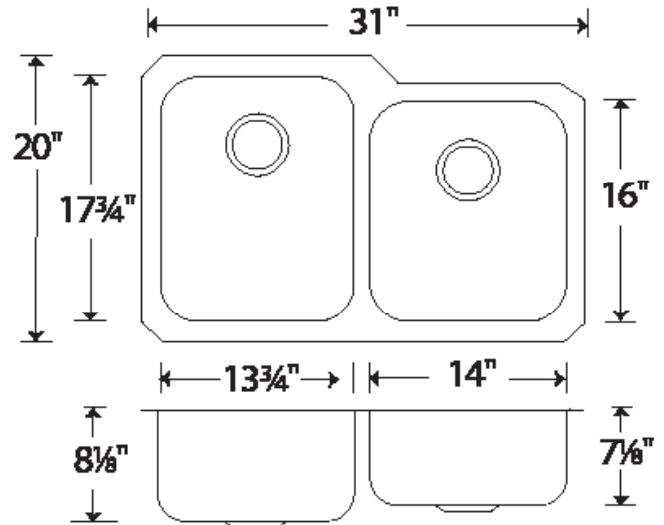

JR650D8U

One and a Half Bowl Undermount Kitchen Sink

Features

- 20" x 31" x 8" & 7" deep
- Brushed Satin Finish
- 20 gauge stainless steel
- Minimum Cabinet Width: 33" (84 cm)
- Template Included

Stainless Steel Strainer

Wessan sinks with a 3½" drain opening include an all-metal stainless steel strainer. The distinctive Wessan crumb cup features a two-step feature that allows the cup to be raised to allow water to drain then be easily pushed down to seal the drain completely.