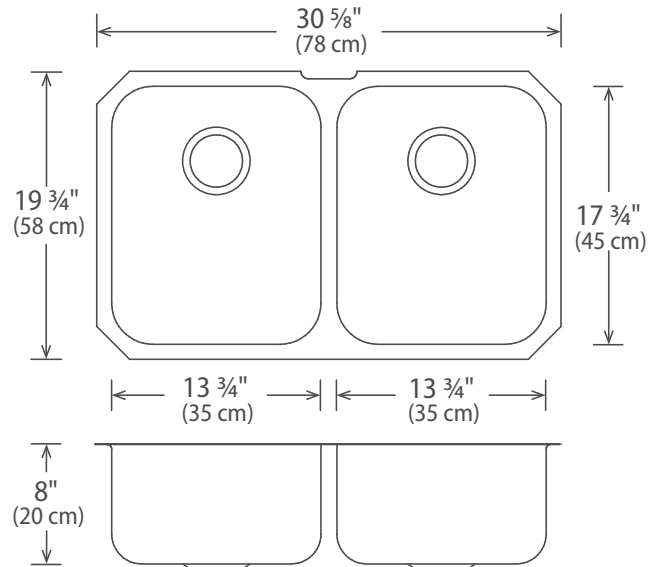

Features

- Brushed Satin Finish
- 18 gauge
- 19 3/4" x 30 5/8" x 8"
- Minimum Cabinet Size: 33" (84 cm)
- Sound Deadening Pads

All Novanni Elite sinks with a 3 1/2" drain opening include an all metal stainless steel strainer. The distinctive Novanni crumb cup with snowflake pattern features a conical design with a superior tight seal. A metal tailpiece is included.