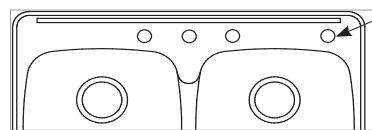

JR2031D7

JR2031D8

Double Bowl Top Mount Kitchen Sink

Features

- 21" x 32" x 7" or 8" deep
- Brushed Satin
- 20 gauge stainless steel
- Minimum Cabinet Width: 33"
- Template Included

SynkSeal™

Novanni has developed a unique formed-in-place foam gasket installed in our factory. This anti-microbial, anti-fungal material saves the installer valuable time during installation. This foam gasket guards against potential water damage to the countertop.

Special Hole Drillings

Where indicated, several drop-in models can accommodate a special hole drilling. This will be indicated by an "X" on the back end of the model number. For an alternate hole drilling, a diagram

indicating the exact hole position is required. Custom hole drilling orders are not returnable.

Stainless Steel Strainer

Wessan sinks with a 3½" drain opening include an all-metal stainless steel strainer. The distinctive Wessan crumb cup features a two-step feature that allows the cup to be raised to allow water to drain then be easily pushed down to seal the drain completely.