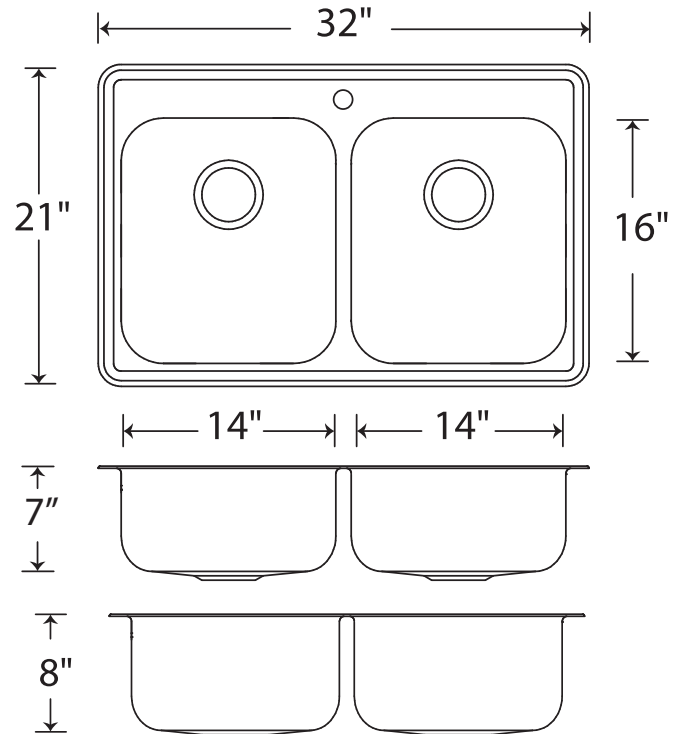

JR2031D7

JR2031D8

Double Bowl Top Mount Kitchen Sink

Features

- 21" x 32" x 7" or 8" deep
- Brushed Satin
- 20 gauge stainless steel
- Minimum Cabinet Width: 33"
- Template Included

SynkSeal™

Novanni has developed a unique formed-in-place foam gasket installed in our factory. This anti-microbial, anti-fungal material saves the installer valuable time during installation. This foam gasket guards against potential water damage to the countertop.

Special Hole Drillings

Where indicated, several drop-in models can accommodate a special hole drilling. This will be indicated by an "X" on the back end of the model number. For an alternate hole drilling, a diagram

indicating the exact hole position is required. Custom hole drilling orders are not returnable.

Stainless Steel Strainer

Wessan sinks with a 3½" drain opening include an all-metal stainless steel strainer. The distinctive Wessan crumb cup features a two-step feature that allows the cup to be raised to allow water to drain then be easily pushed down to seal the drain completely.