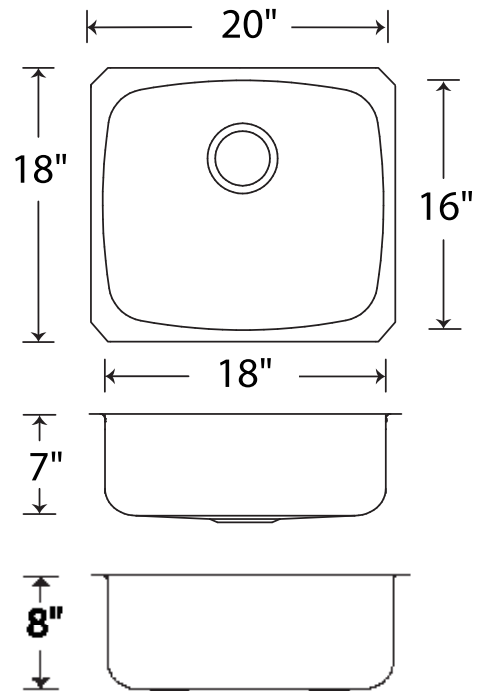

JR603D7U

JR603D8U

Single Bowl Undermount Kitchen Sink

Features

- 18" x 20" x 7" or 8" deep
- Brushed Satin Finish
- 20 gauge stainless steel
- Minimum Cabinet Width: 22" (56cm)
- Template Included

Stainless Steel Strainer

Wessan sinks with a 3½" drain opening include an all-metal stainless steel strainer. The distinctive Wessan crumb cup features a two-step feature that allows the cup to be raised to allow water to drain then be easily pushed down to seal the drain completely.