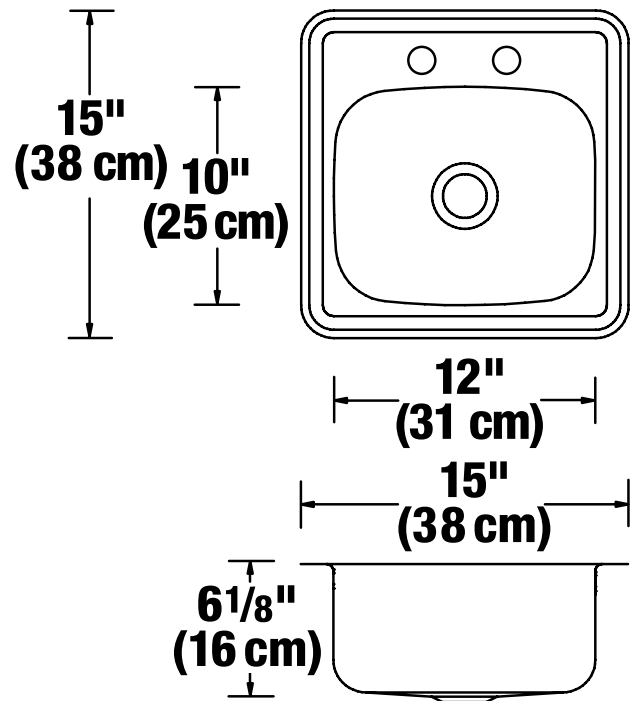

### Features

- 15" x 15" x 6" deep
- Brushed Satin Finish / Raised Rim
- 20 gauge stainless steel
- Minimum Cabinet Width: 16" (41cm)
- Hole Drilling: 2 hole only
- Template Included