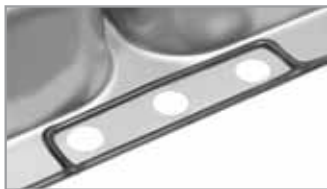

JR617D62

Single Bowl Top Mount  
Hospitality / Bar Sink

### Features

- 15" x 15" x 6" deep
- Brushed Satin Finish / Raised Rim
- 20 gauge stainless steel
- Minimum Cabinet Width: 16" (41cm)
- Hole Drilling: 2 hole only
- Template Included

### SynkSeal™

Novanni has developed a unique formed in place foam gasket installed in our factory. This anti-microbial, anti-fungal material saves the installer valuable time during installation. This foam gasket guards against potential water damage to the countertop.

### Stainless Steel Strainer

Wessan sinks with a 3 1/2" drain opening include an all metal stainless steel strainer. The distinctive Wessan crumb cup features a patented two step feature that allows the cup to be raised to allow water to drain then be easily pushed down to seal the drain completely.