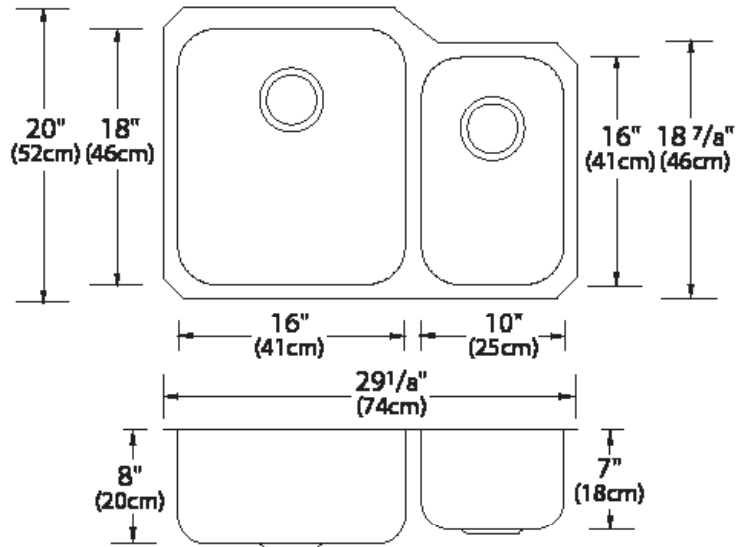

JR651D8U

One and a Half Bowl Undermount Kitchen Sink

Features

- 20" x 29" x 8" & 7" deep
- 20 gauge stainless steel
- Minimum Cabinet Width: 30" (76 cm)
- Template Included

Stainless Steel Strainer

Wessan sinks with a 3 1/2" drain opening include an all-metal stainless steel strainer. The distinctive Wessan crumb cup features a two-step feature that allows the cup to be raised to allow water to drain then be easily pushed down to seal the drain completely.