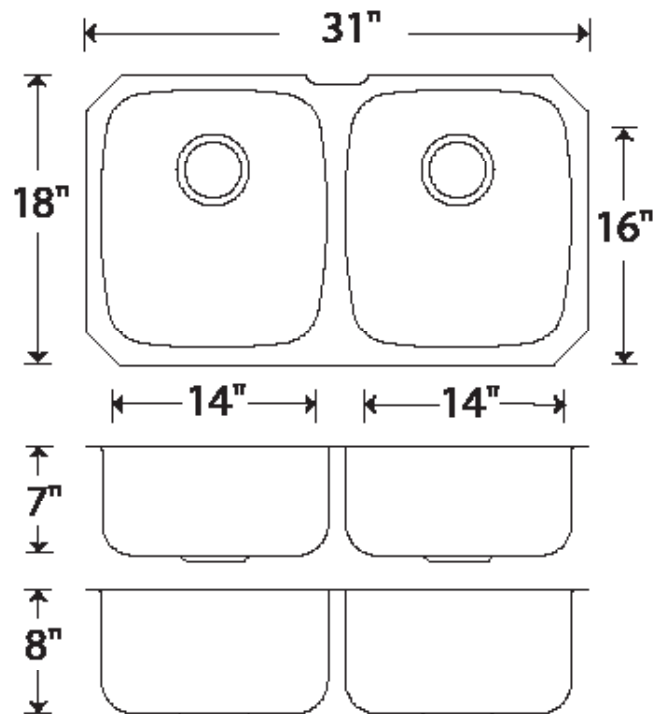

JR662D7U

JR662D8U

Double Bowl Undermount Kitchen Sink

Features

- 18" x 31" x 7" or 8" deep
- 20 gauge stainless steel
- Minimum Cabinet Width: 33" (84 cm)
- Template Included

Stainless Steel Strainer

Wessan sinks with a 3½" drain opening include an all-metal stainless steel strainer. The distinctive Wessan crumb cup features a two-step feature that allows the cup to be raised to allow water to drain then be easily pushed down to seal the drain completely.