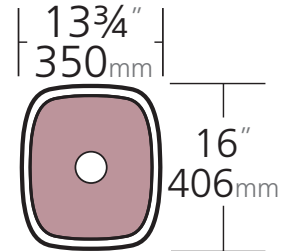

430U

Adelaide Collection

Oliveri®

INCLUDED ACCESSORIES

OPTIONAL ACCESSORIES

SPECIFICATIONS

Sink Size

13³/₄W x 16H (")
350W x 406H (mm)

3/4 Basin

13W x 15H x 6D (") / 4.5Gallon
330W x 381H x 152D (mm) / 17Litre

Description	Single basin
Construction	Individual bowl
Material	304 grade, 18/10 polished stainless steel (20 gauge)
Installation	Undermount recommended
Cut Out Template	oliverisinks.com
Min Cabinet Size	18" / 500mm
Tap holes	N/A
Waste fittings	Not supplied
Warranty	Lifetime manufacturer's warranty (refer to oliverisinks.com)
Shipping Weight	5lb (packed)